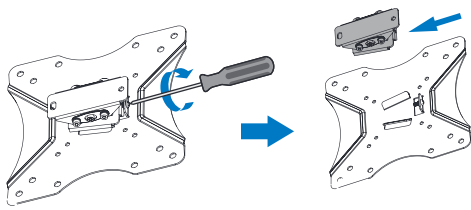

## Tilt TV Wall Mount for 23"-42" TV

Art. No.: BP0005

2-pieces easy installation design, compatible with VESA standard max. 200x200mm.

### Features:

- » Super strong mounting brackets: Solid-reinforced Cold Steel, durable product with maximum capacity of 25kg
- 35mm Profile from wall and Tilt Capacity: 3°~ -12°
- Compatible with VESA 75x75mm, 100x100mm, 200x100mm, 200x200mm
- Easy to install
- Fit for 23-42 inch LED LCD plasma TV, PC Monitor screens

Remove the wall plate from the wall mount

Install the wall plate to the wall

Install the wall mount to back of the TV

Apply the TV with wall mount to the wall plate

RoHS  
compliant

\* The specifications and pictures are subject to change without notice.  
\* All trade names referenced are the registered namework of their respective owners.