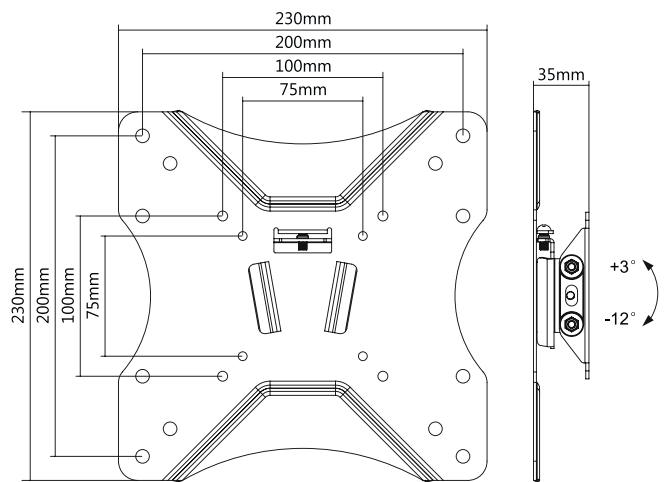

Apply the TV with wall mount to the wall plate

RoHS
compliant

* The specifications and pictures are subject to change without notice.
* All trade names referenced are the registered namework of their respective owners.

BP0005

4 052792 042528

Made in China