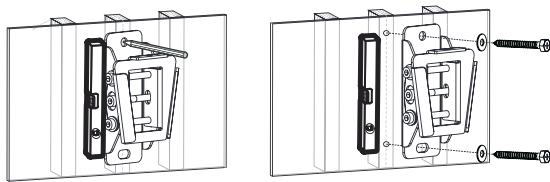

## Tilt TV Wall Mount for 23"-42" TV

Art. No.: BP0005

2-pieces easy installation design, compatible with VESA standard max. 200x200mm.

### Features:

- » Super strong mounting brackets: Solid-reinforced Cold Steel, durable product with maximum capacity of 25kg
- 35mm Profile from wall and Tilt Capacity: 3°~ -12°
- Compatible with VESA 75x75mm, 100x100mm, 200x100mm, 200x200mm
- Easy to install
- Fit for 23-42 inch LED LCD plasma TV, PC Monitor screens

Remove the wall plate from the wall mount

Install the wall plate to the wall

Install the wall mount to back of the TV

Apply the TV with wall mount to the wall plate

RoHS  
compliant

\* The specifications and pictures are subject to change without notice.  
\* All trade names referenced are the registered namework of their respective owners.