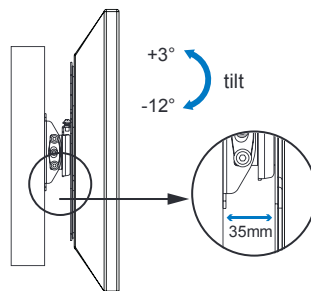

## Tilt TV Wall Mount for 23"-42" TV

Art. No.: BP0005

2-pieces easy installation design, compatible with VESA standard max. 200x200mm.

### Features:

- » Super strong mounting brackets: Solid-reinforced Cold Steel, durable product with maximum capacity of 25kg
- 35mm Profile from wall and Tilt Capacity: 3°~ -12°
- Compatible with VESA 75x75mm, 100x100mm, 200x100mm, 200x200mm
- Easy to install
- Fit for 23-42 inch LED LCD plasma TV, PC Monitor screens

Remove the wall plate from the wall mount

Install the wall plate to the wall

Install the wall mount to back of the TV

Apply the TV with wall mount to the wall plate

RoHS  
compliant

\* The specifications and pictures are subject to change without notice.  
\* All trade names referenced are the registered namework of their respective owners.